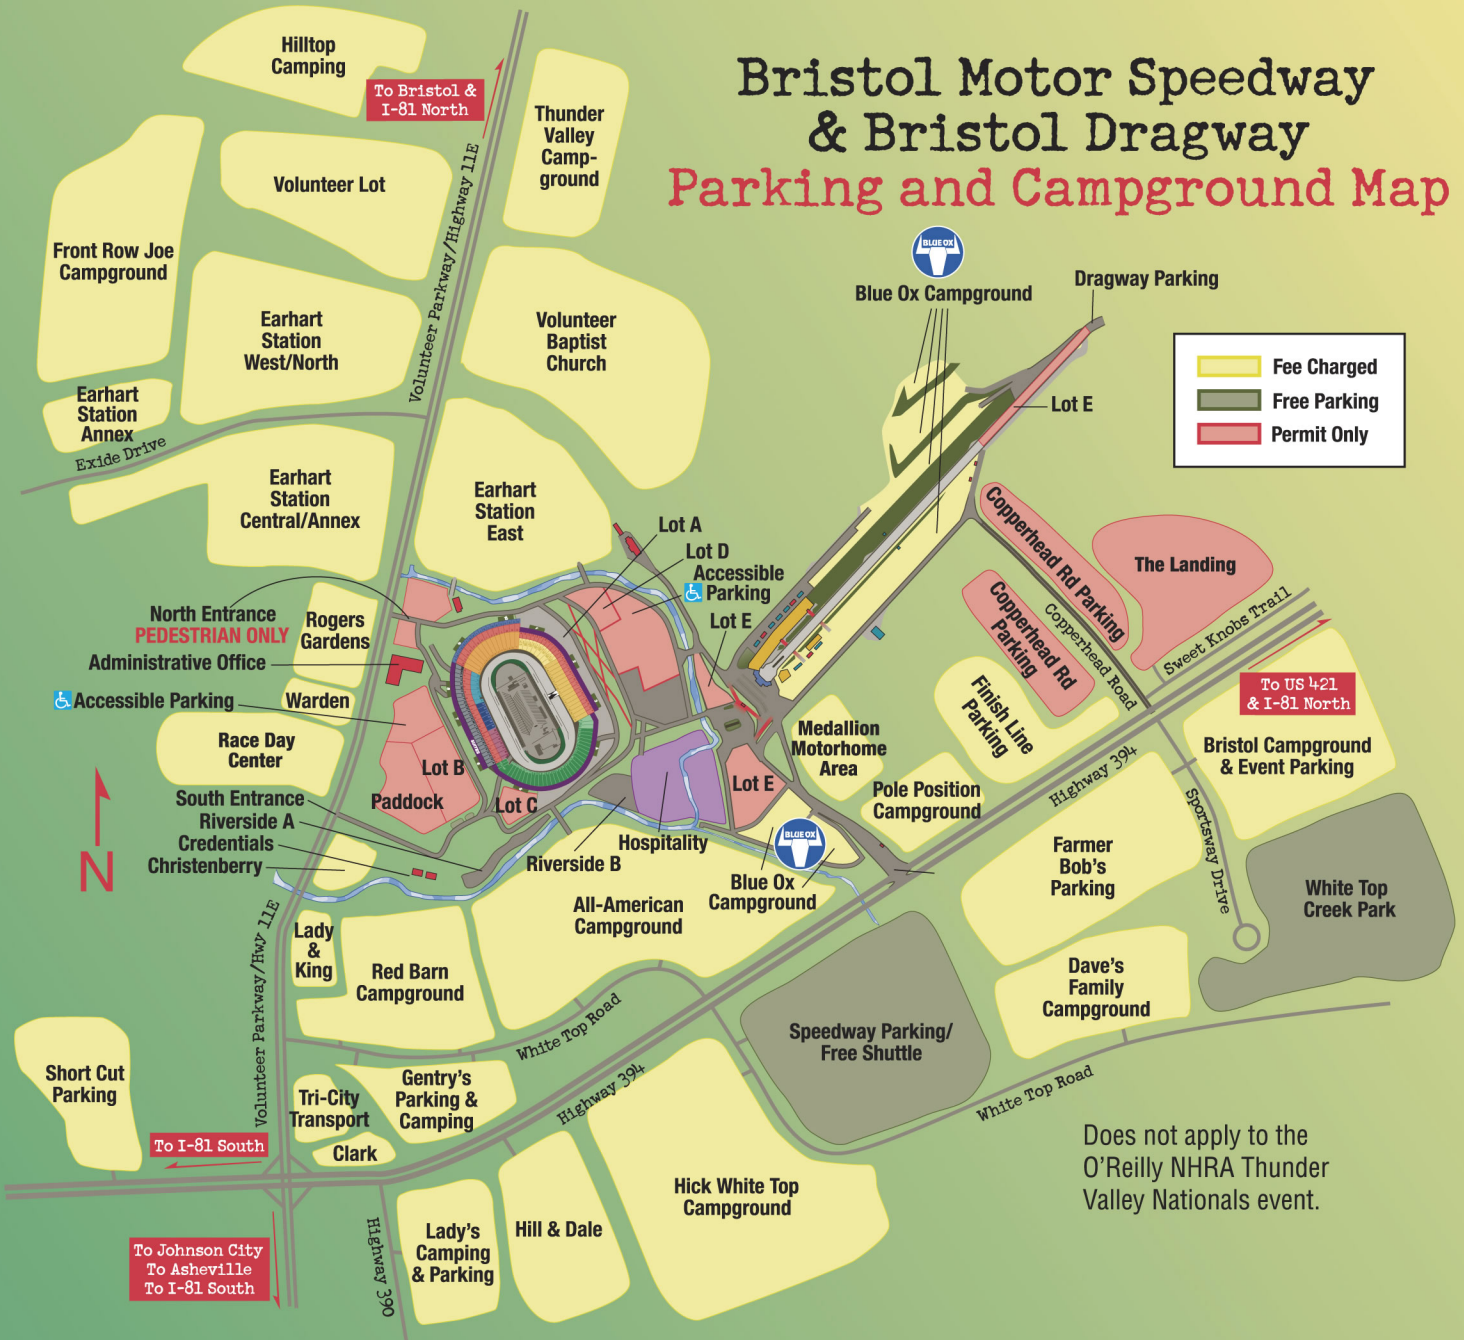

# Bristol Motor Speedway & Bristol Dragway Parking and Campground Map

Does not apply to the O'Reilly NHRA Thunder Valley Nationals event.